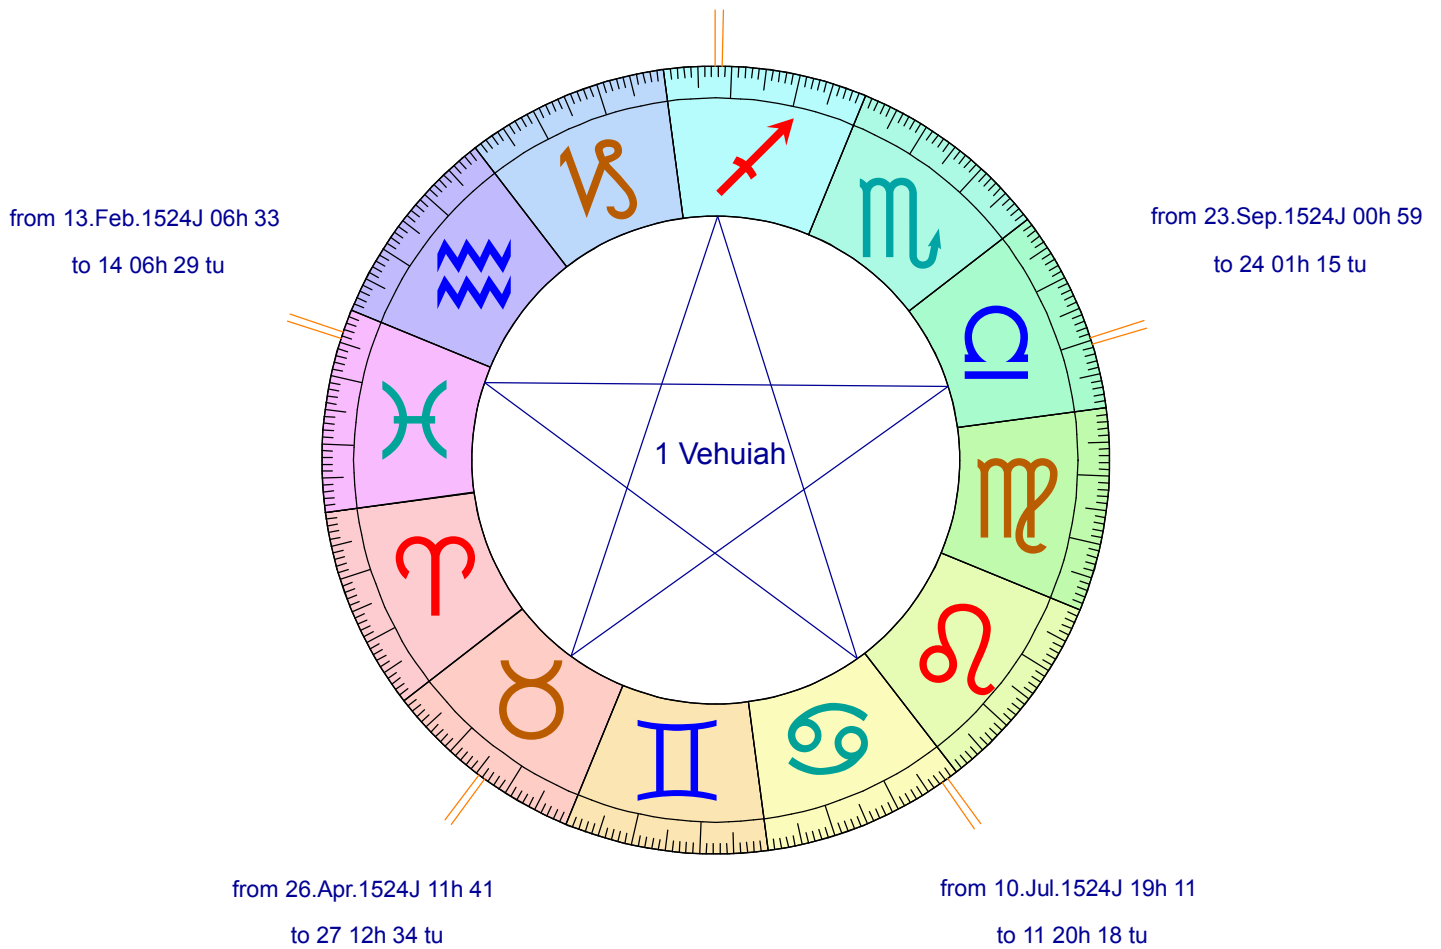

Sun: Angelic Periods : Monday 04.Dec.1503J 12h 00 (11h 41 UT) Julian, 4E50 - 43N47 St REMY-DE-PROVENCE 13

Rulership (natal) ☉ = 53 Nanael ; serving Angel = 19 Leuviah

from 04.Dec.1523J 08h 12

to 05 07h 45 tu

Natal: Ruler of the day= ♃ , Ruler hour / Natal= ♀