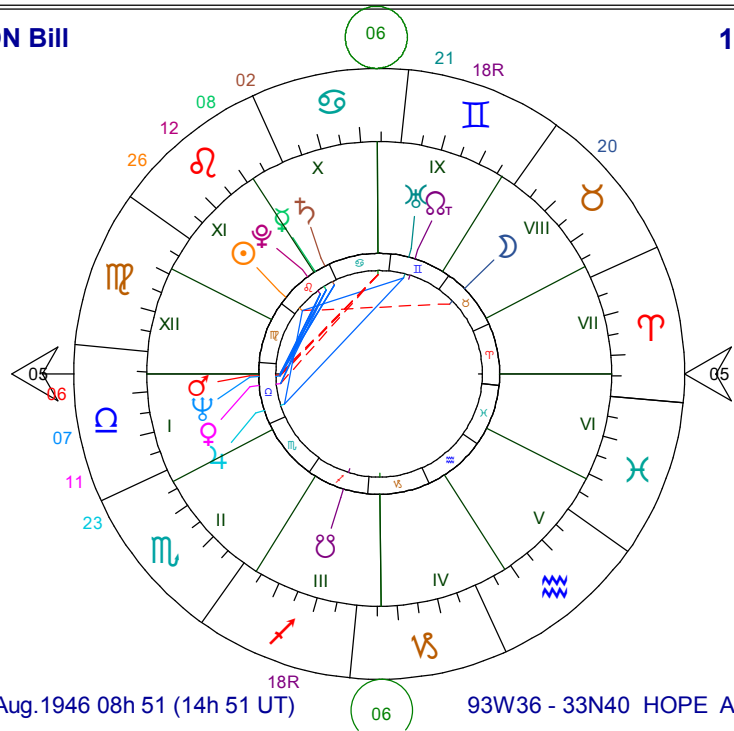

CLINTON Bill

1st Chart

Mon. 19.Aug.1946 08h 51 (14h 51 UT)

93W36 - 33N40 HOPE ARKANSAS

**CLINTON Bill
CLINTON Hillary**

Composite Chart

CLINTON Hillary

2nd Chart

Sun. 26.Oct.1947 20h 00 (02h 00 UT)

87W45 - 41N50 CHICAGO ILLINOIS