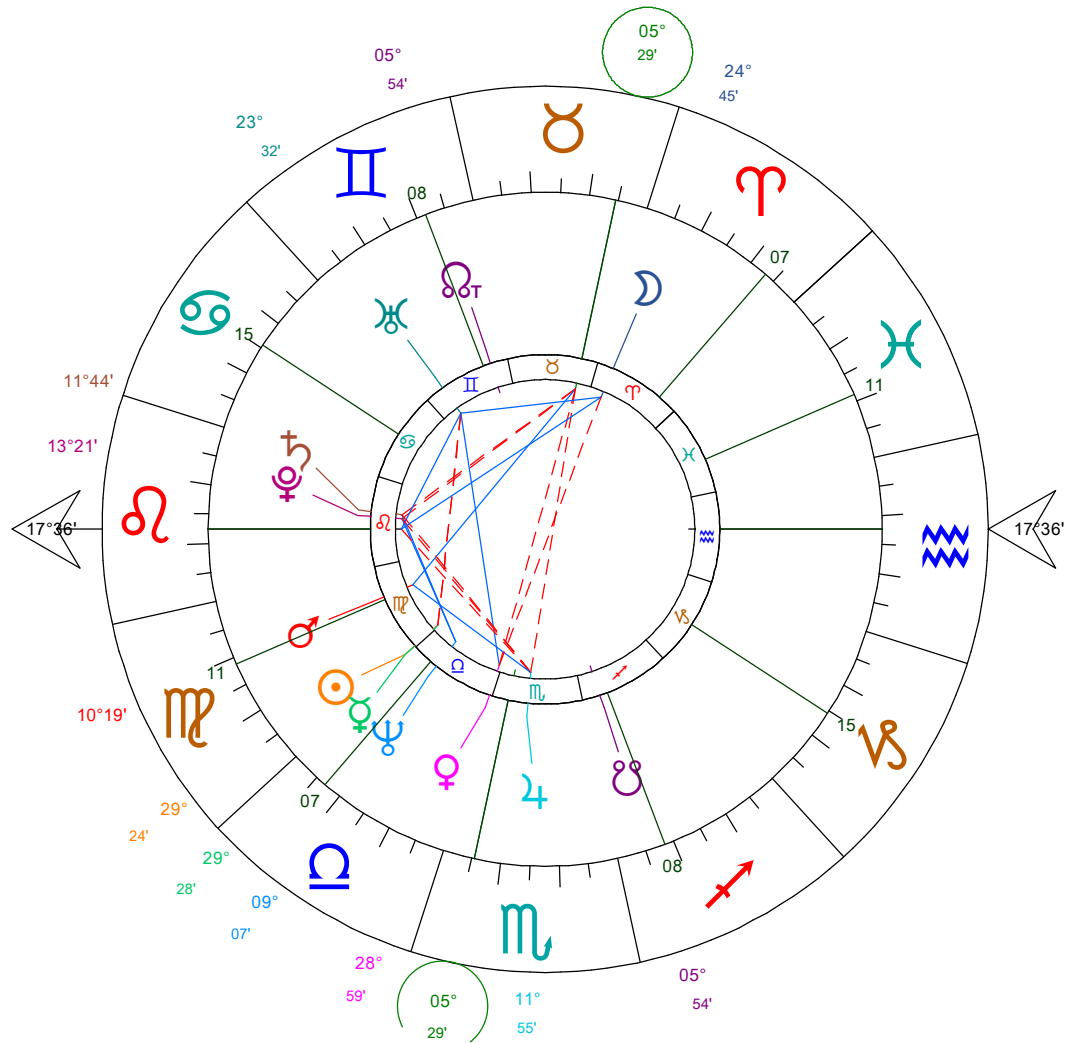

CLINTON Bill

1st Chart

Mon. 19.Aug.1946 08h 51 (14h 51 UT)

93W36 - 33N40 HOPE ARKANSAS

**CLINTON Bill
CLINTON Hillary**

Composite Chart

CLINTON Hillary

2nd Chart

Sun. 26.Oct.1947 20h 00 (02h 00 UT)

87W45 - 41N50 CHICAGO ILLINOIS