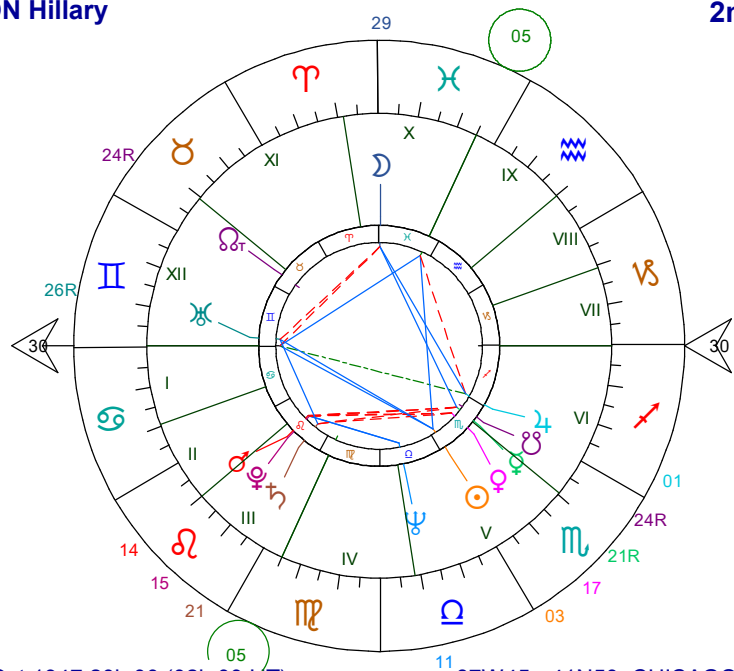

CLINTON Bill

1st Chart

Mon. 19.Aug.1946 08h 51 (14h 51 UT)

93W36 - 33N40 HOPE ARKANSAS

**CLINTON Bill
CLINTON Hillary**

Composite Chart

CLINTON Hillary

2nd Chart

Sun. 26.Oct.1947 20h 00 (02h 00 UT)

87W45 - 41N50 CHICAGO ILLINOIS