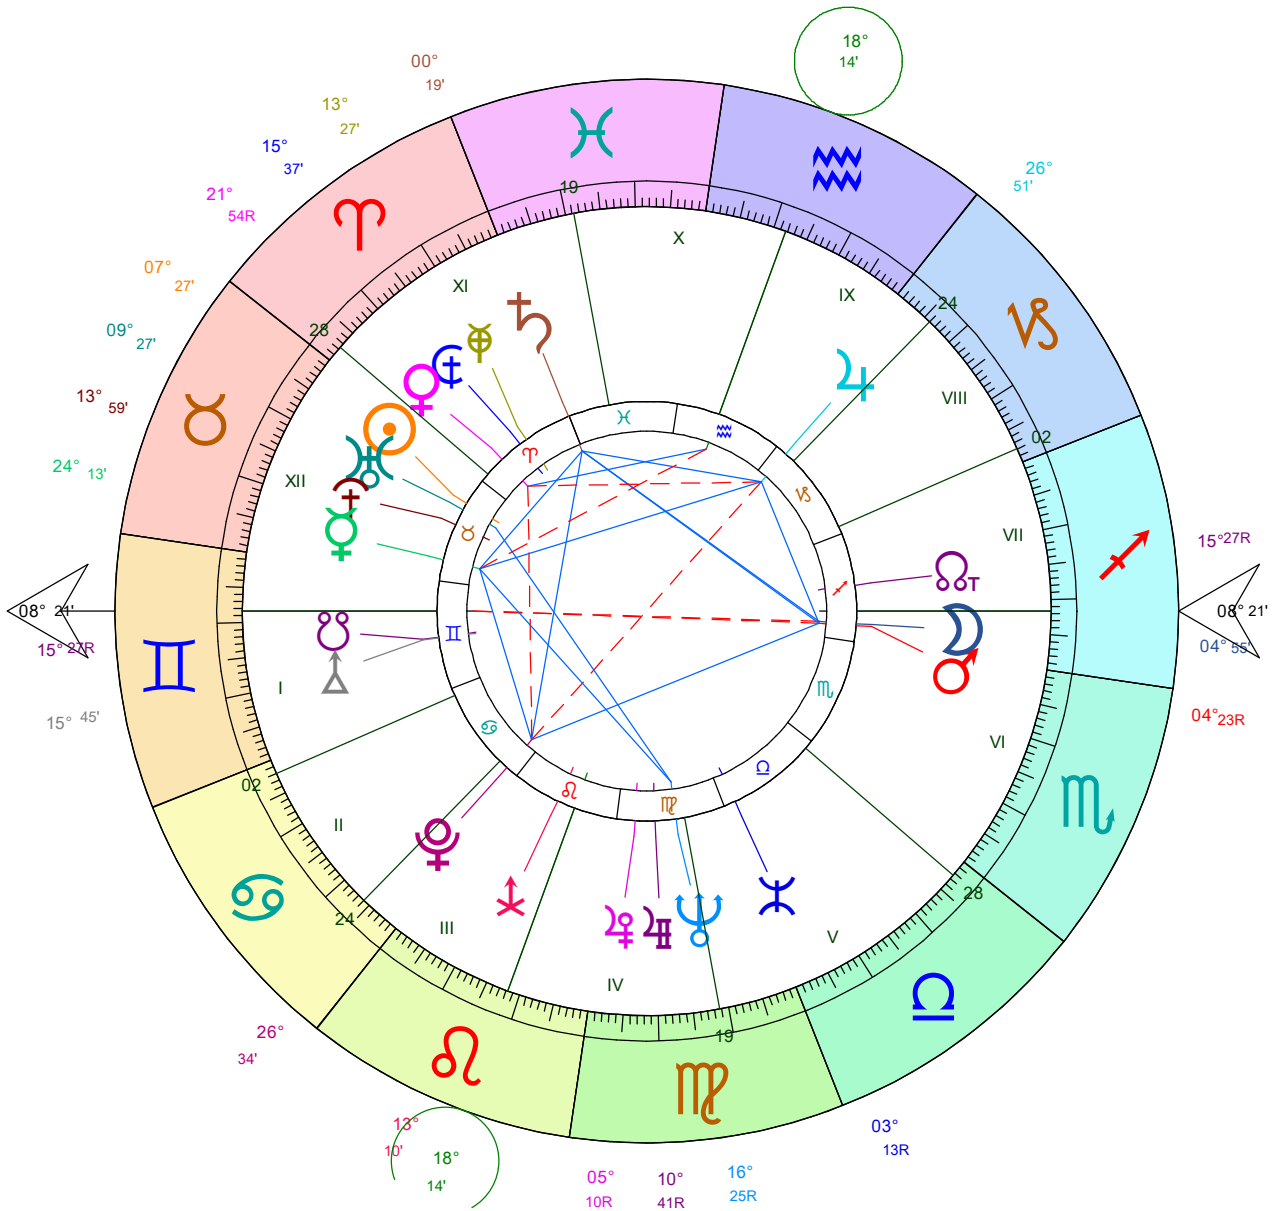

Natal Chart : Wednesday 28.Apr.1937 07h 05 (04h 05 UT), 43E42 - 34N36 TIKRIT

Planets		Houses		☉	☾	♁	♂	♃	♄	♅	♆	♇	♁	♂	♃	♄	♅	♆	♇	MC	AS	♁	♂	♃	♄	♅	♆	♇		
☉	07° 27' 12" ♈	I	08° 21' ♈	☉																										
☾	04° 54' 53" ♊	II	02° 05' ♊	☾			♂			♃																				
☿	24° 12' 47" ♊	III	23° 59' ♊	☿					♃	*																				
♀	21° 53' 48" ♉ R	IV	18° 14' ♉	♀																										
♂	04° 23' 11" ♈ R	V	18° 44' ♈	♂		♂				*																				
♃	26° 50' 36" ♊	VI	27° 36' ♊	♃																										
♄	00° 18' 51" ♈	VII	08° 21' ♈	♄																										
♅	09° 27' 11" ♈	VIII	02° 05' ♈	♅		♂																								
♆	16° 24' 32" ♈ R	IX	23° 59' ♈	♆																										
♇	26° 34' 05" ♈	X	18° 14' ♈	♇																										
♁	15° 27' 30" ♈ R	XI	18° 44' ♈	♁																										
♂	15° 27' 30" ♈ R	XII	27° 36' ♈	♂																										
MC	18° 13' 48" ♈			MC																										
AS	08° 21' 10" ♈			AS																										
♁	05° 09' 57" ♈ R			♁																										
♂	15° 36' 53" ♈			♂																										
♃	13° 10' 29" ♈			♃																										
♄	13° 58' 52" ♈			♄																										