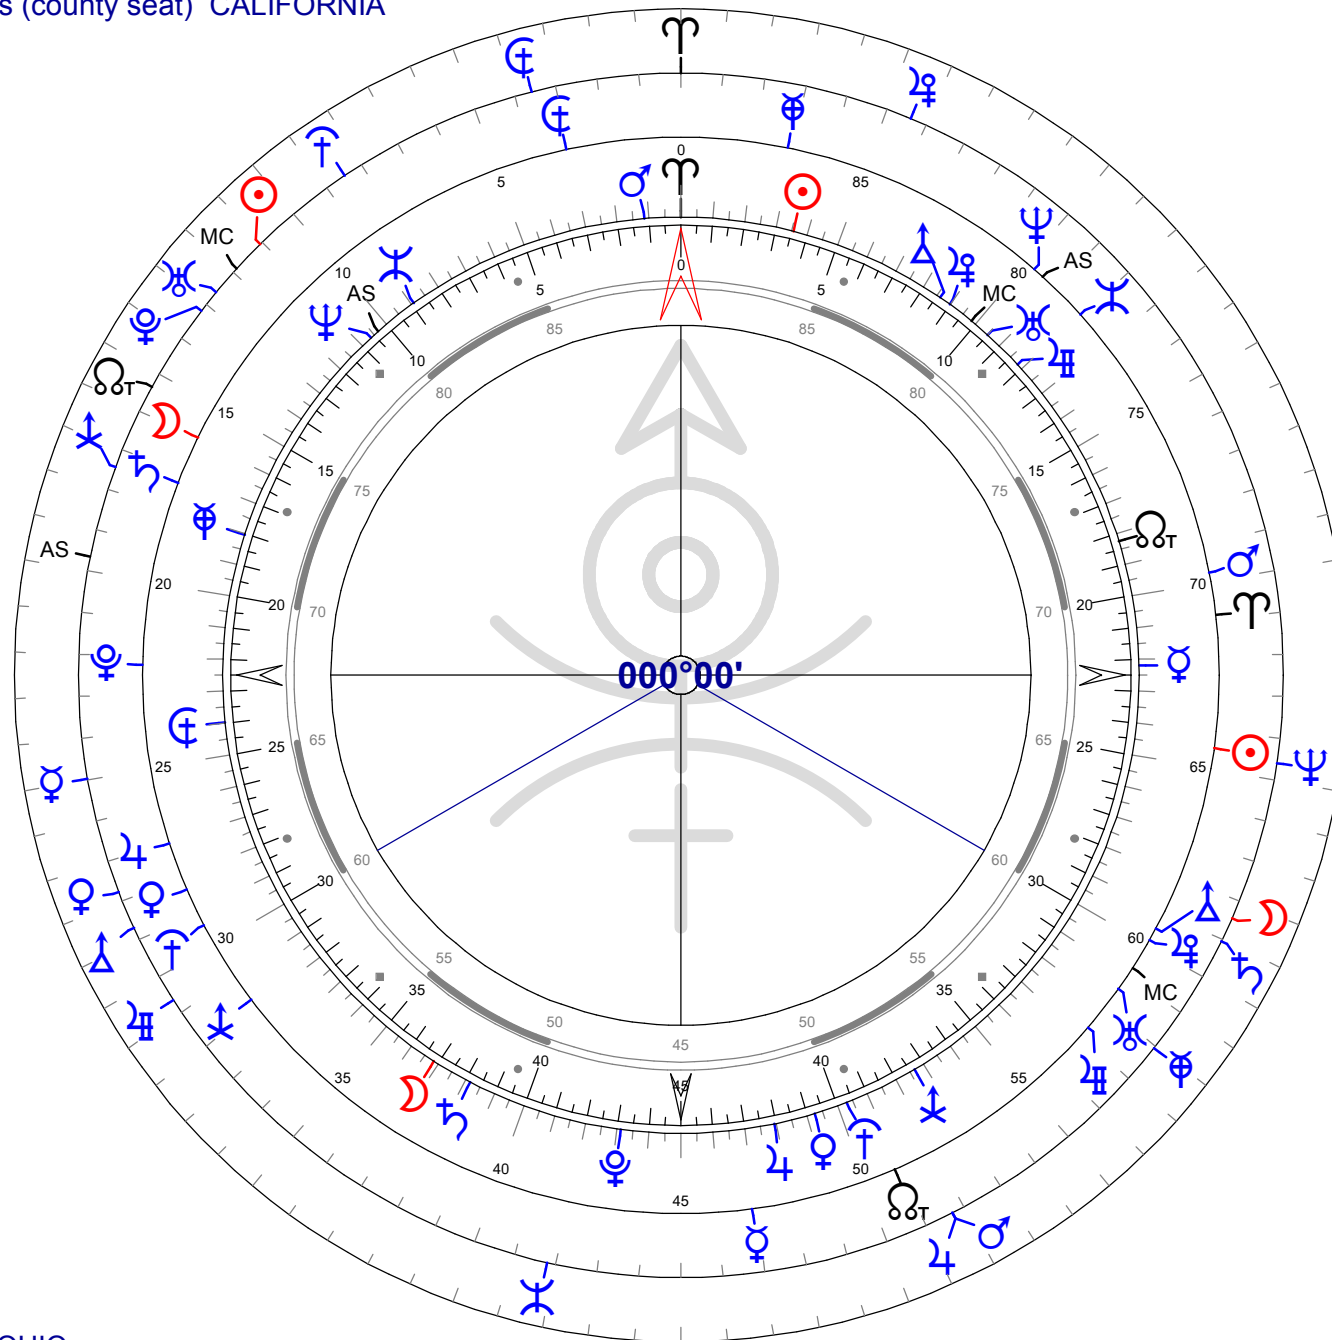

01.Jan.2015 12h 00 (20h 00 UT)
118W15 - 34N03 Los Angeles (county seat) CALIFORNIA
Transit Chart (Outer)

SPIELBERG Steven

Natal Chart (Inner)
85W00 - 39N10 CINCINNATI OHIO
18.Dec.1946 18h 16 (23h 16 UT)

Solar Arc Chart (Middle)
01.Jan.2015 12h 00 (20h 00 UT)