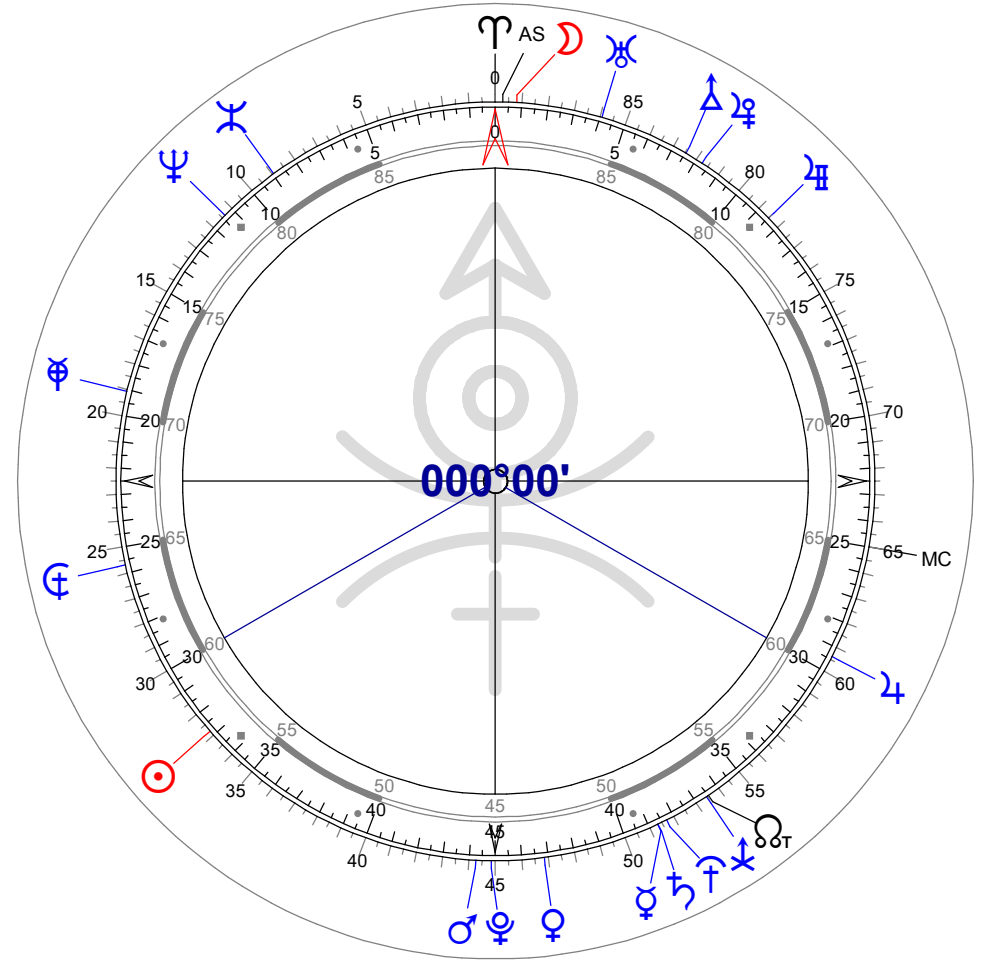

CLINTON Bill

1st Chart

Mon. 19.Aug.1946 08h 51 (14h 51 UT)

93W36 - 33N40 HOPE ARKANSAS

CLINTON Hillary

2nd Chart

26.Oct.1947 20h 00 (02h 00 UT)

87W45 - 41N50 CHICAGO ILLINOIS