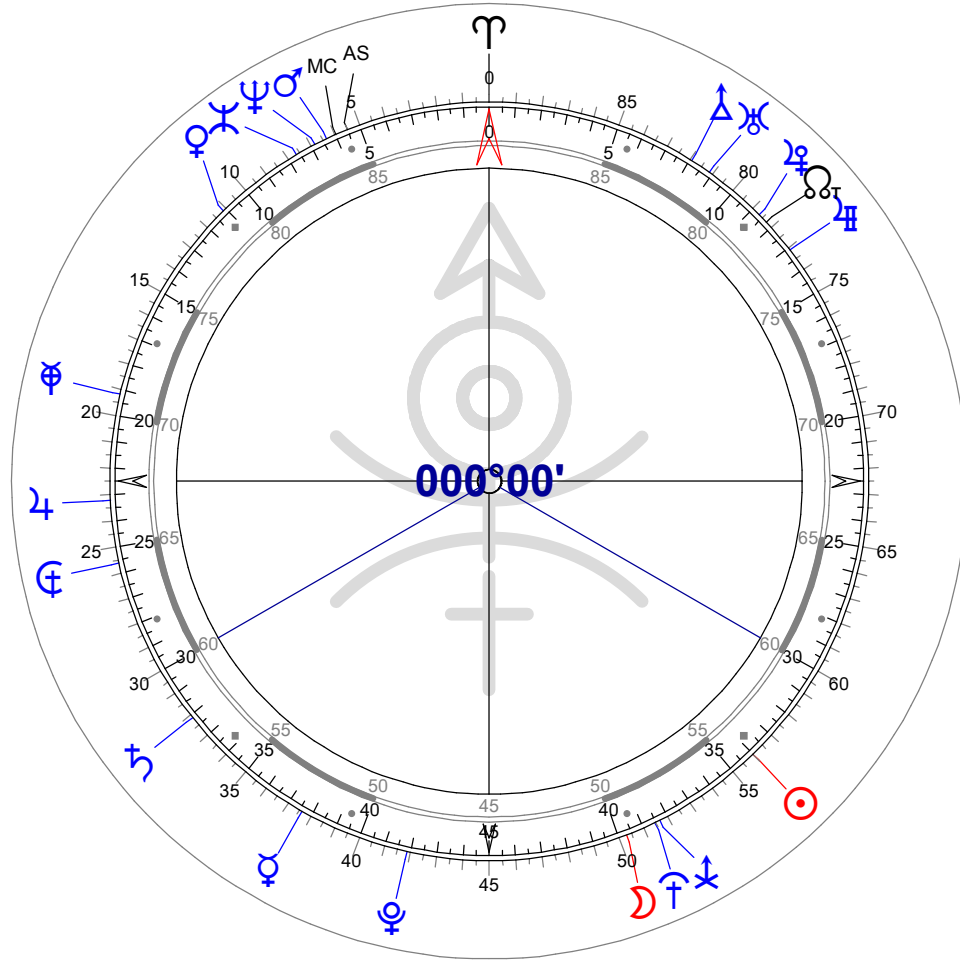

CLINTON Bill

1st Chart

Mon. 19.Aug.1946 08h 51 (14h 51 UT)

93W36 - 33N40 HOPE ARKANSAS

CLINTON Hillary

2nd Chart

26.Oct.1947 20h 00 (02h 00 UT)

87W45 - 41N50 CHICAGO ILLINOIS