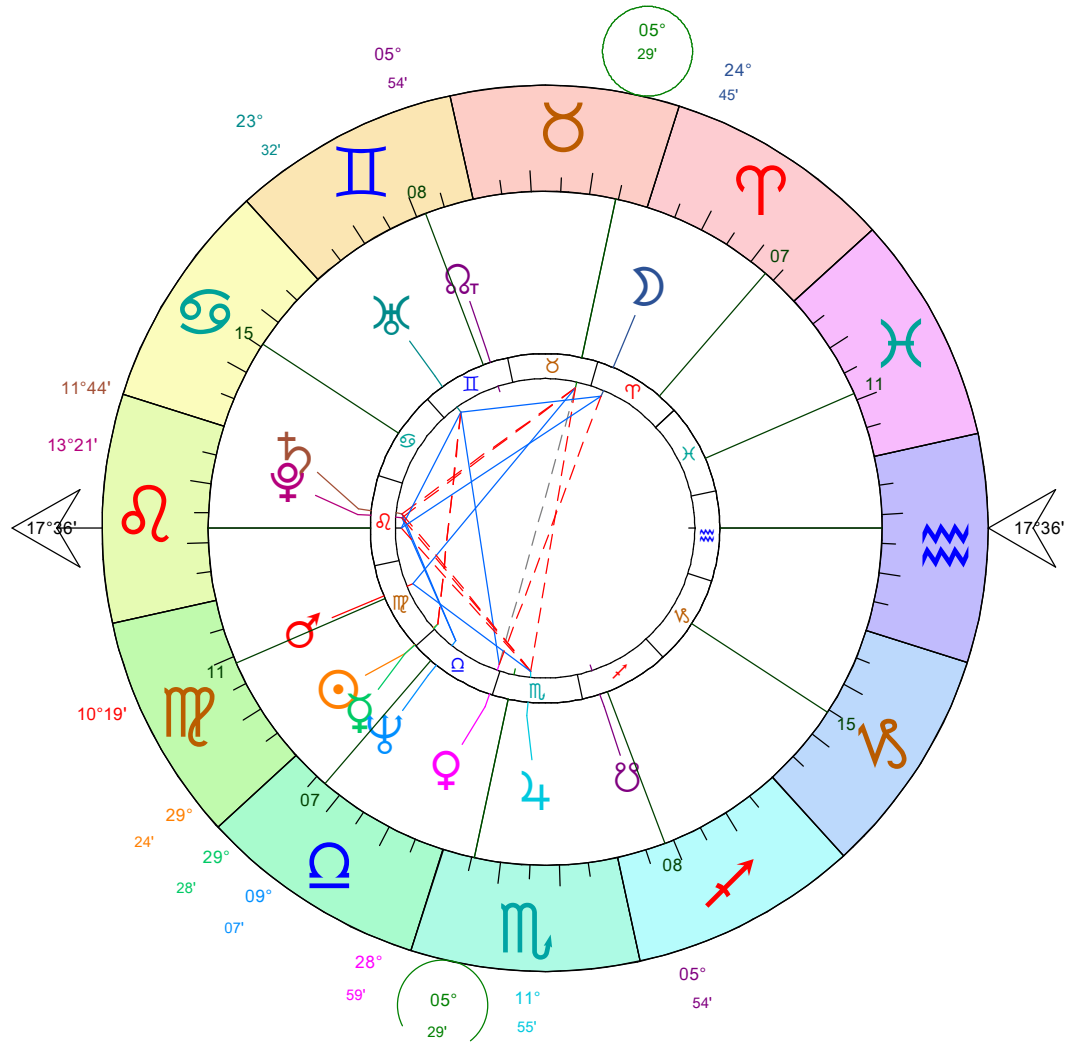

CLINTON Bill

1st Chart

Mon. 19.Aug.1946 08h 51 (14h 51 UT) 93W36 - 33N40 HOPE ARKANSAS

**CLINTON Bill
CLINTON Hillary**

Composite Chart

CLINTON Hillary

2nd Chart

Sun. 26.Oct.1947 20h 00 (02h 00 UT) 87W45 - 41N50 CHICAGO ILLINOIS