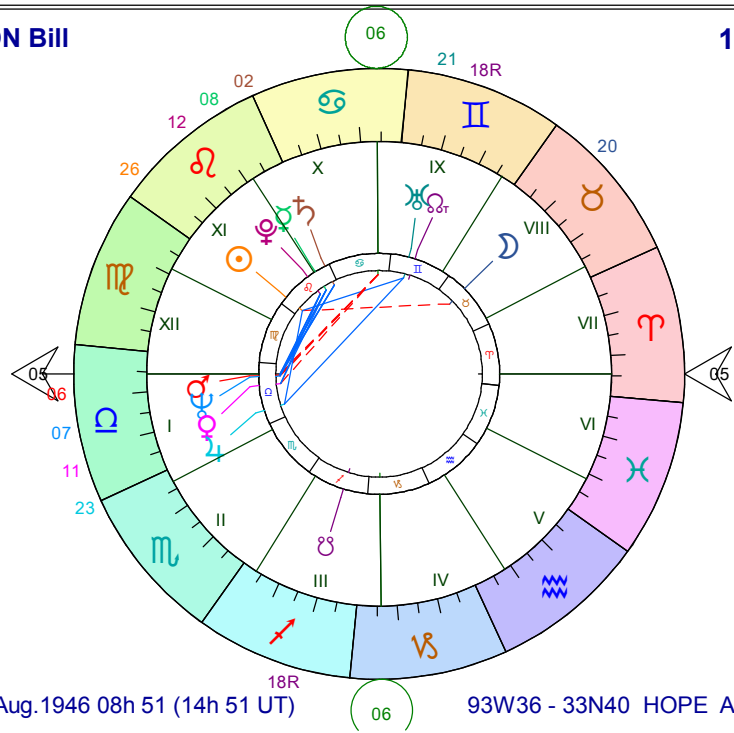

CLINTON Bill

1st Chart

Mon. 19.Aug.1946 08h 51 (14h 51 UT) 93W36 - 33N40 HOPE ARKANSAS

**CLINTON Bill
CLINTON Hillary**

Composite Chart

CLINTON Hillary

2nd Chart

Sun. 26.Oct.1947 20h 00 (02h 00 UT) 87W45 - 41N50 CHICAGO ILLINOIS