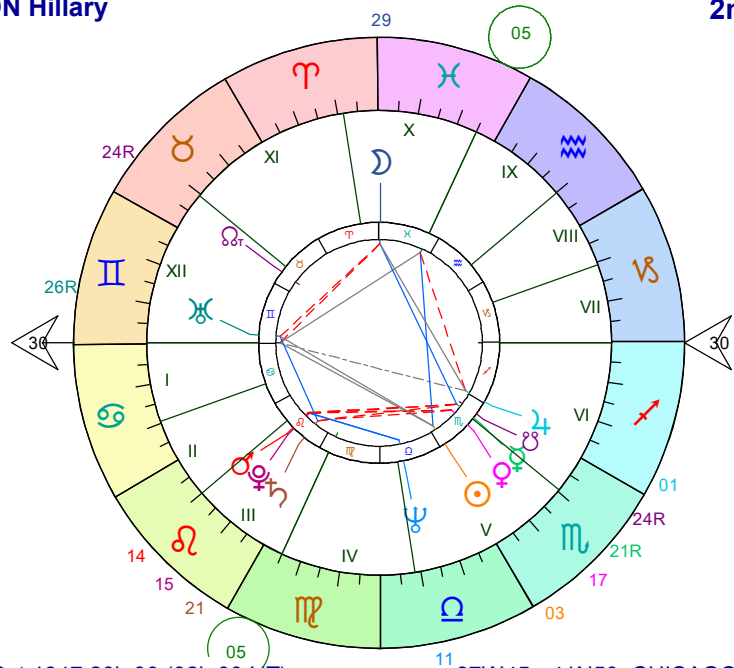

CLINTON Bill

1st Chart

Mon. 19.Aug.1946 08h 51 (14h 51 UT) 93W36 - 33N40 HOPE ARKANSAS

**CLINTON Bill
CLINTON Hillary**

Composite Chart

CLINTON Hillary

2nd Chart

Sun. 26.Oct.1947 20h 00 (02h 00 UT) 87W45 - 41N50 CHICAGO ILLINOIS