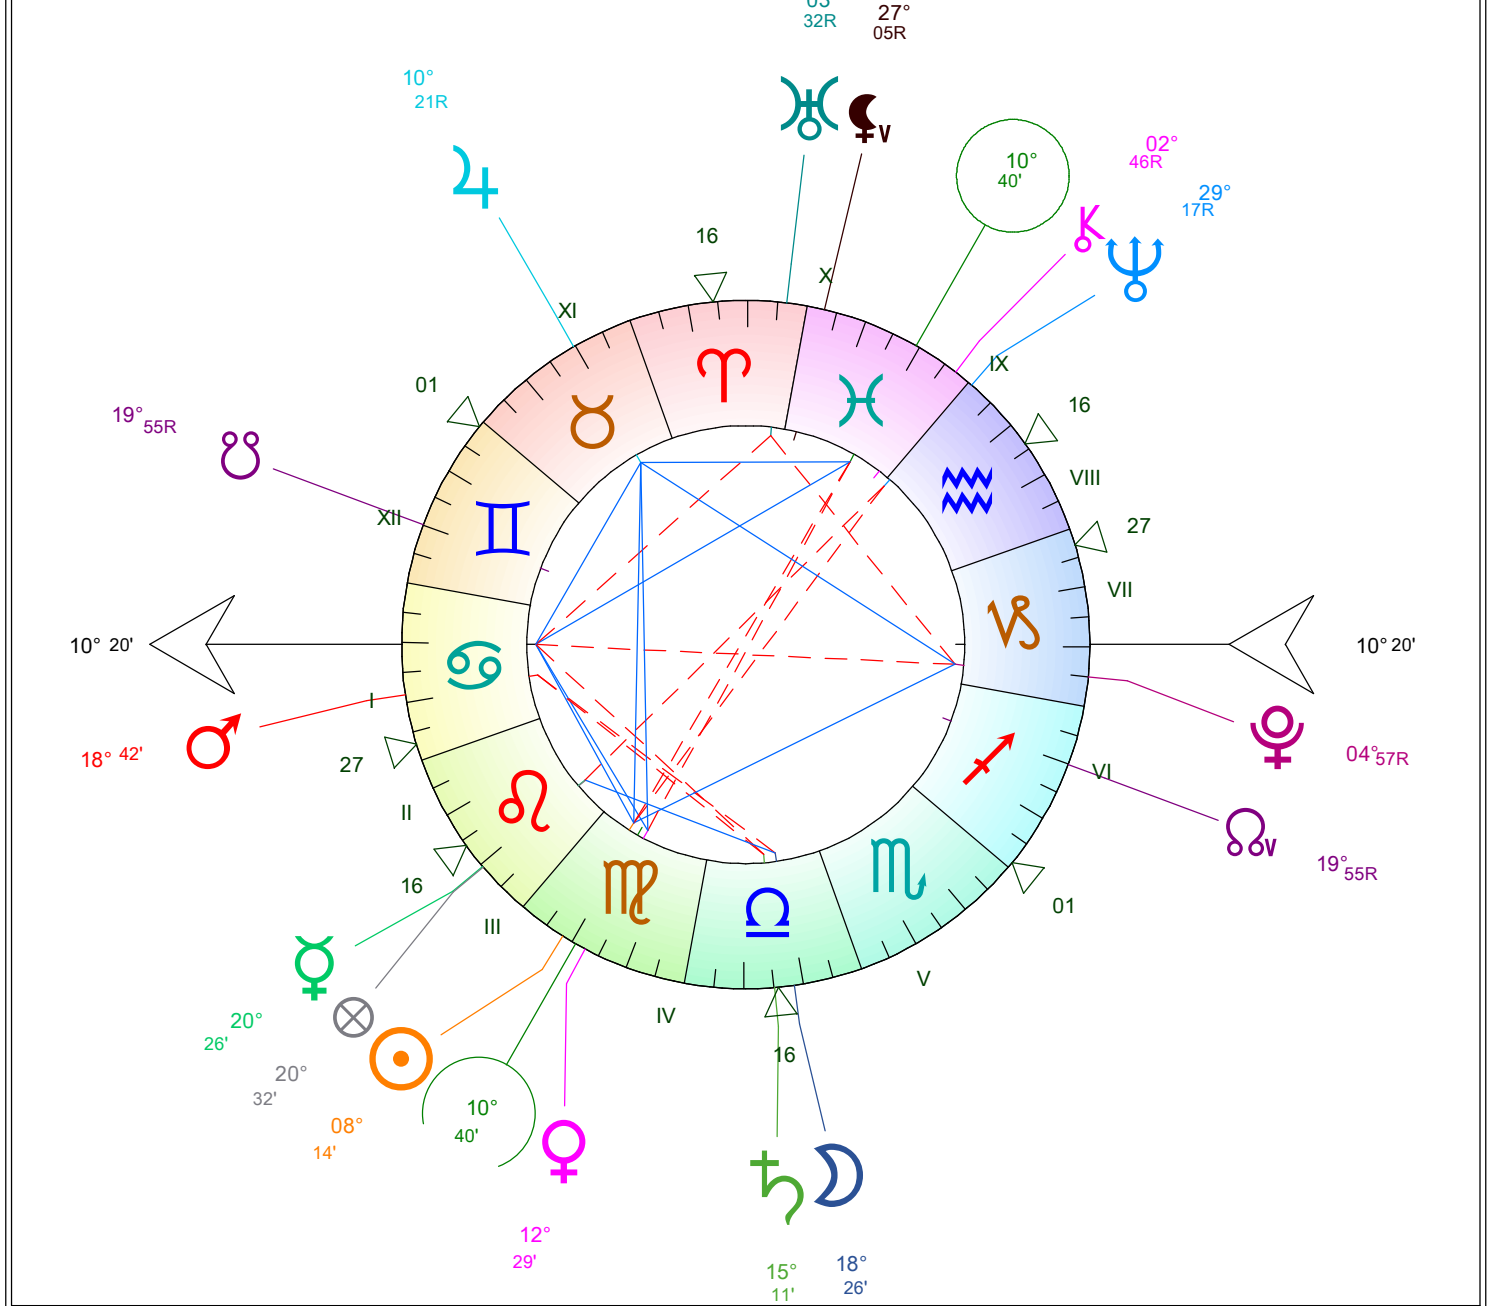

Thème Natal : Jeudi 01.Sep.2011 02h 00 (00h 00 T.U.), 2E20 - 48N50 PARIS

	Planètes		Maisons		☉	☽	♀	♂	♃	♄	♅	♆	♇	♈	♉	♊	♋	♌	♍	♎	♏	♐	♑	♒	♓	☾	☽	☼	MC	AS
☉	08° 14' 06" ♌	I	10° 20' ☾	☉			♂		♈					♎	♌	♏											♏	*		
☽	18° 25' 57" ♌	II	27° 11' ☾	☽		*		♂									*	♈			*									
♀	20° 26' 21" ♌	III	16° 05' ♌	♀		*								♎			♈			♏	*				♂					
♂	12° 29' 09" ♌	IV	10° 40' ♌	♂	♂				♈											♏						♏	*			
♃	18° 42' 21" ☾	V	15° 46' ♌	♃	♃	♂				♈																		♂		
♄	10° 21' 04" ♉ R	VI	01° 02' ♉	♄	♄			♈										♈									*	*		
♅	15° 10' 57" ♌	VII	10° 20' ♌	♅		♂			♈															♈				♂		
♆	03° 32' 25" ♏ R	VIII	27° 11' ♌	♆																				♈				♂		
♇	29° 16' 34" ♎ R	IX	16° 05' ♎	♇	♇		♎																			♏				
♈	04° 57' 03" ♌ R	X	10° 40' ♌	♈	♈				♈																				♏	
♉	02° 46' 06" ♉ R	XI	15° 46' ♏	♉	♉			♎																			♂			
♊	19° 55' ♉ R	XII	01° 02' ♏	♊		*	♈																			♈				
♋	19° 55' ♏ R			♋		♈	*																				*			
♌	27° 05' ♉ R			♌						♈																				
☾	20° 32' ♌			☾		*	♂						♎							♏	*									
MC	10° 40' ♉			MC	♏			♎	*											♂									♈	
AS	10° 20' ☾			AS	*		*	♂	*	♈	♈			♎						♏								♈		